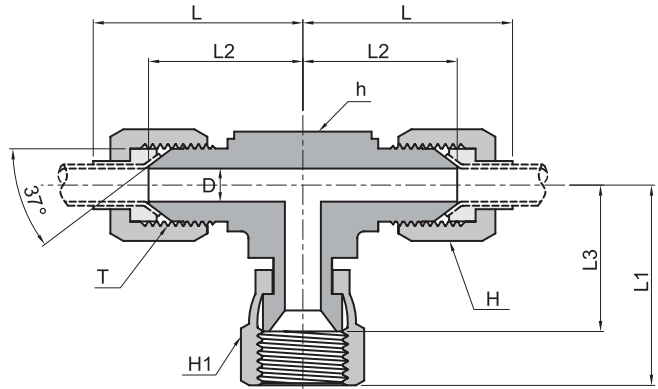

JSBT Swivel Branch Tee

Part Number	Tube O.D.		T (UNF/UN)	D	h (HEX)	H (HEX)	H1 (HEX)	L	L1	L2	L3
	Inch	Metric									
JSBT-2T	1/8	3	5/16 - 24	1.6	11.1	9.5	11.1	27.4	24.6	19.6	16.7
JSBT-3T	3/16	4	3/8 - 24	3.2	11.1	11.1	12.7	30.5	25.4	21.1	17.1
JSBT-4T	1/4	6	7/16 - 20	4.4	11.1	14.3	14.3	31.7	25.4	22.6	16.7
JSBT-5T	5/16	8	1/2 - 20	6.0	14.3	15.9	15.9	34.5	26.9	24.1	17.4
JSBT-6T	3/8	10	9/16 - 18	7.5	14.3	17.5	17.5	38.8	31.8	26.9	22.3
JSBT-8T	1/2	12	3/4 - 16	9.9	19.0	22.2	22.2	44.5	35.1	31.8	24.4
JSBT-10T	5/8	16	7/8 - 14	12.3	22.2	25.4	25.4	53.4	41.1	36.8	28.4
JSBT-12T	3/4	18	1 1/16 - 12	15.5	27.0	38.1	31.8	57.7	44.4	42.2	30.1
JSBT-14T	7/8	22	1 3/16 - 12	18.3	33.3	34.9	34.9	63.3	45.2	45.7	30.5
JSBT-16T	1	25	1 5/16 - 12	21.4	33.3	38.1	38.1	65.0	50.8	46.0	35.7
JSBT-20T	1 1/4	32	1 5/8 - 12	27.4	41.3	50.8	50.8	70.8	58.7	52.3	42.8
JSBT-24T	1 1/2	38	1 7/8 - 12	33.3	47.6	57.2	57.2	85.9	65.8	59.2	47.2
JSBT-32T	2	50	2 1/2 - 12	45.2	63.5	73.0	73.0	105.2	85.9	77.7	62.1

JP Plug

Part Number	Tube O.D.		T (UNF/UN)	H (HEX)	L
	Inch	Metric			
JP-2T	1/8	3	5/16 - 24	11.1	17.8
JP-3T	3/16	4	3/8 - 24	11.1	18.5
JP-4T	1/4	6	7/16 - 20	12.7	20.3
JP-5T	5/16	8	1/2 - 20	14.3	20.3
JP-6T	3/8	10	9/16 - 18	15.9	21.3
JP-8T	1/2	12	3/4 - 16	20.6	23.9
JP-10T	5/8	16	7/8 - 14	25.4	27.9
JP-12T	3/4	18	1 1/16 - 12	28.6	32.5
JP-14T	7/8	22	1 3/16 - 12	31.8	33.3
JP-16T	1	25	1 5/16 - 12	34.9	33.8
JP-20T	1 1/4	32	1 5/8 - 12	42.9	36.8
JP-24T	1 1/2	38	1 7/8 - 12	50.8	41.9
JP-32T	2	50	2 1/2 - 12	66.7	52.1

JC Tube Cap

Part Number	Tube O.D.		T (UNF/UN)	H (HEX)	L
	Inch	Metric			
JC-2T	1/8	3	5/16 - 24	9.5	13.7
JC-3T	3/16	4	3/8 - 24	11.1	15.2
JC-4T	1/4	6	7/16 - 20	14.3	15.5
JC-5T	5/16	8	1/2 - 20	15.9	17.0
JC-6T	3/8	10	9/16 - 18	17.5	18.3
JC-8T	1/2	12	3/4 - 16	22.2	21.3
JC-10T	5/8	16	7/8 - 14	25.4	24.6
JC-12T	3/4	18	1 1/16 - 12	31.8	25.9
JC-14T	7/8	22	1 3/16 - 12	34.9	27.4
JC-16T	1	25	1 5/16 - 12	38.1	28.4
JC-20T	1 1/4	32	1 5/8 - 12	50.8	31.0
JC-24T	1 1/2	38	1 7/8 - 12	57.2	35.8
JC-32T	2	50	2 1/2 - 12	73.0	44.2