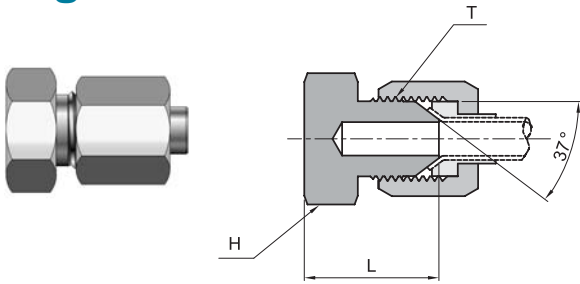

JSBT Swivel Branch Tee

Part Number	Tube O.D.		T (UNF/UN)	D	h (HEX)	H (HEX)	H1 (HEX)	L	L1	L2	L3
	Inch	Metric									
JSBT-2T	1/8	3	5/16 - 24	1.6	11.1	9.5	11.1	27.4	24.6	19.6	16.7
JSBT-3T	3/16	4	3/8 - 24	3.2	11.1	11.1	12.7	30.5	25.4	21.1	17.1
JSBT-4T	1/4	6	7/16 - 20	4.4	11.1	14.3	14.3	31.7	25.4	22.6	16.7
JSBT-5T	5/16	8	1/2 - 20	6.0	14.3	15.9	15.9	34.5	26.9	24.1	17.4
JSBT-6T	3/8	10	9/16 - 18	7.5	14.3	17.5	17.5	38.8	31.8	26.9	22.3
JSBT-8T	1/2	12	3/4 - 16	9.9	19.0	22.2	22.2	44.5	35.1	31.8	24.4
JSBT-10T	5/8	16	7/8 - 14	12.3	22.2	25.4	25.4	53.4	41.1	36.8	28.4
JSBT-12T	3/4	18	1 1/16 - 12	15.5	27.0	38.1	31.8	57.7	44.4	42.2	30.1
JSBT-14T	7/8	22	1 3/16 - 12	18.3	33.3	34.9	34.9	63.3	45.2	45.7	30.5
JSBT-16T	1	25	1 5/16 - 12	21.4	33.3	38.1	38.1	65.0	50.8	46.0	35.7
JSBT-20T	1 1/4	32	1 5/8 - 12	27.4	41.3	50.8	50.8	70.8	58.7	52.3	42.8
JSBT-24T	1 1/2	38	1 7/8 - 12	33.3	47.6	57.2	57.2	85.9	65.8	59.2	47.2
JSBT-32T	2	50	2 1/2 - 12	45.2	63.5	73.0	73.0	105.2	85.9	77.7	62.1

JP Plug

Part Number	Tube O.D.		T (UNF/UN)	H (HEX)	L
	Inch	Metric			
JP-2T	1/8	3	5/16 - 24	11.1	17.8
JP-3T	3/16	4	3/8 - 24	11.1	18.5
JP-4T	1/4	6	7/16 - 20	12.7	20.3
JP-5T	5/16	8	1/2 - 20	14.3	20.3
JP-6T	3/8	10	9/16 - 18	15.9	21.3
JP-8T	1/2	12	3/4 - 16	20.6	23.9
JP-10T	5/8	16	7/8 - 14	25.4	27.9
JP-12T	3/4	18	1 1/16 - 12	28.6	32.5
JP-14T	7/8	22	1 3/16 - 12	31.8	33.3
JP-16T	1	25	1 5/16 - 12	34.9	33.8
JP-20T	1 1/4	32	1 5/8 - 12	42.9	36.8
JP-24T	1 1/2	38	1 7/8 - 12	50.8	41.9
JP-32T	2	50	2 1/2 - 12	66.7	52.1

JC Tube Cap

Part Number	Tube O.D.		T (UNF/UN)	H (HEX)	L
	Inch	Metric			
JC-2T	1/8	3	5/16 - 24	9.5	13.7
JC-3T	3/16	4	3/8 - 24	11.1	15.2
JC-4T	1/4	6	7/16 - 20	14.3	15.5
JC-5T	5/16	8	1/2 - 20	15.9	17.0
JC-6T	3/8	10	9/16 - 18	17.5	18.3
JC-8T	1/2	12	3/4 - 16	22.2	21.3
JC-10T	5/8	16	7/8 - 14	25.4	24.6
JC-12T	3/4	18	1 1/16 - 12	31.8	25.9
JC-14T	7/8	22	1 3/16 - 12	34.9	27.4
JC-16T	1	25	1 5/16 - 12	38.1	28.4
JC-20T	1 1/4	32	1 5/8 - 12	50.8	31.0
JC-24T	1 1/2	38	1 7/8 - 12	57.2	35.8
JC-32T	2	50	2 1/2 - 12	73.0	44.2